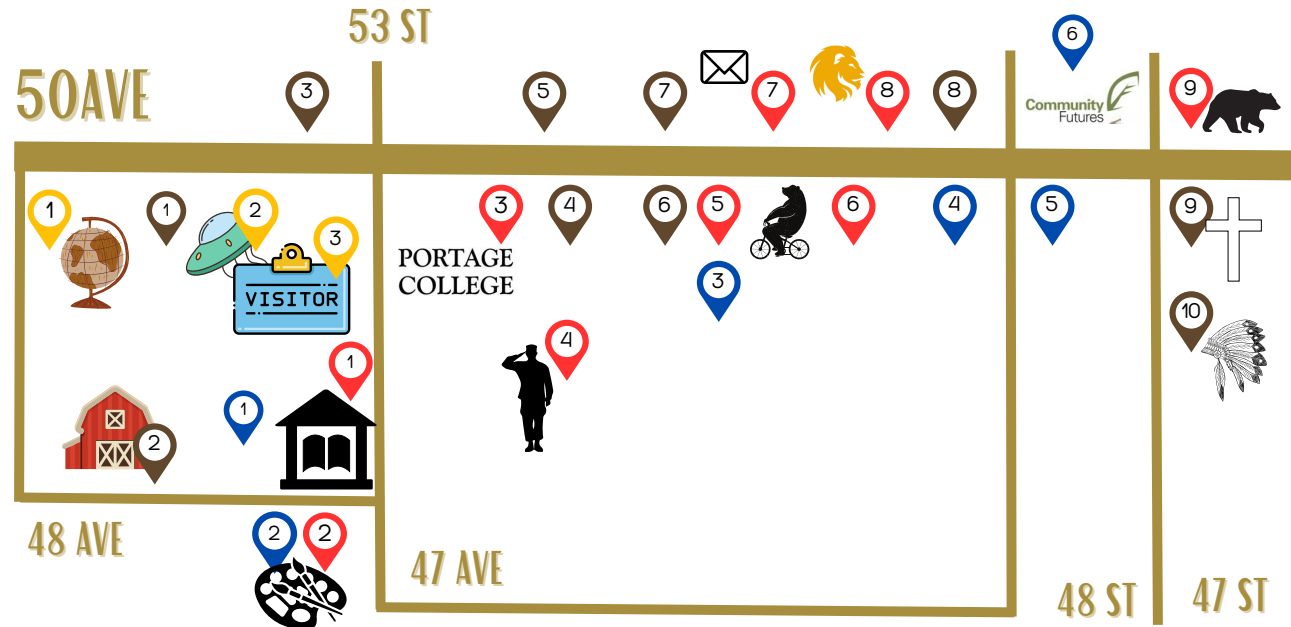

MAP

Not to Scale

EXPERIENCE ON FOOT, DRIVING, OR BY RENTING AN E-BIKE AT BEARS BMX